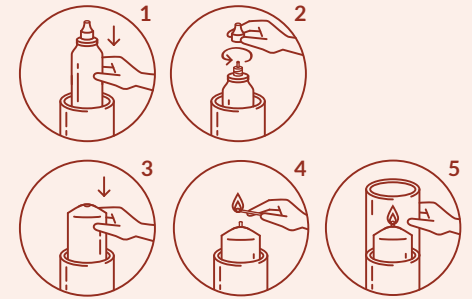

A	Blocco	Mori	Candola	Mosquito Stop	Greenline	Greenline	S	Delia	Candola	Mosquito Stop				
	Blocco Double	Nour	60 A	60 A MS	90 GA	Mosquito Stop		55 S	55 S MS					
K	Coco	Schuko	110 ml	110 ml	110 ml	90 GA MS	V	Globe	155 ml	155 ml				
	Concrete	Sub	~ 40 h	~ 35 h	~ 40 h	110 ml			~ 50 h	~ 40 h				
L	Cosma	Tondo	Candola	Mosquito Stop	Greenline	Greenline	H	Loop Piccolo	Candola	Mosquito Stop				
	Jim	Tondo Wood							80 K	80 K MS	80 GK	Mosquito Stop	50 V	50 V MS
M	Jules	Ubi	160 ml	160 ml	160 ml	80 GK MS	D	Blocco Piccolo	70 ml	70 ml				
	Lanterna	Wax	~ 60 h	~ 50 h	~ 50 h	160 ml			Coco Piccolo	~ 20 h	~ 18 h			
	Loop	Yago	~ 43 h	~ 43 h	~ 43 h	~ 43 h		Concrete Piccolo	~ 20 h	~ 18 h				
	Blocco Big	Tondo Big	Candola	Mosquito Stop	Greenline	Greenline			Cosma Piccolo	~ 20 h	~ 18 h			
Grandola	Tondo Deluxe	10 L					10 L MS		80 GK MS	Mosquito Stop	Jim Piccolo	~ 20 h	~ 18 h	
	Ino Wood	Ubi Big	220 ml	220 ml	220 ml	~ 43 h		Lanterna Piccolo	~ 20 h	~ 18 h				
	Ino Wood Big	Wax	~ 80 h	~ 70 h	~ 70 h	~ 43 h			Loop Piccolo	~ 20 h	~ 18 h			
	Sub Big	Zebra	~ 120 h	~ 105 h	~ 105 h	~ 43 h			Blocco Piccolo	~ 20 h	~ 18 h			
	Blocco Big	Tondo Big	Candola	Mosquito Stop	Greenline	Greenline			Mori Piccolo	~ 20 h	~ 18 h			
Grandola	Ubi Big	40 M					40 M MS		40 M MS	Mosquito Stop	Nour Piccolo	~ 20 h	~ 18 h	
	Studio	Wax	150 ml	150 ml	150 ml	~ 50 h		Schuko Piccolo	~ 20 h	~ 18 h				
	Sub Big	Zebra	~ 60 h	~ 50 h	~ 50 h	~ 50 h		Tondo Piccolo	~ 20 h	~ 18 h				
	Aladin		Candola	Mosquito Stop	Greenline	Greenline		Tondo Wood Piccolo	~ 20 h	~ 18 h				
	Amphora							20 D	20 D MS	20 D MS	Mosquito Stop	Yago Piccolo	~ 20 h	~ 18 h
	Lumina		315 ml	315 ml	315 ml	~ 105 h		Loop Piccolo	~ 20 h	~ 18 h				
	Midia		~ 120 h	~ 105 h	~ 105 h	~ 105 h		Wax 20 D	~ 120 h	~ 105 h